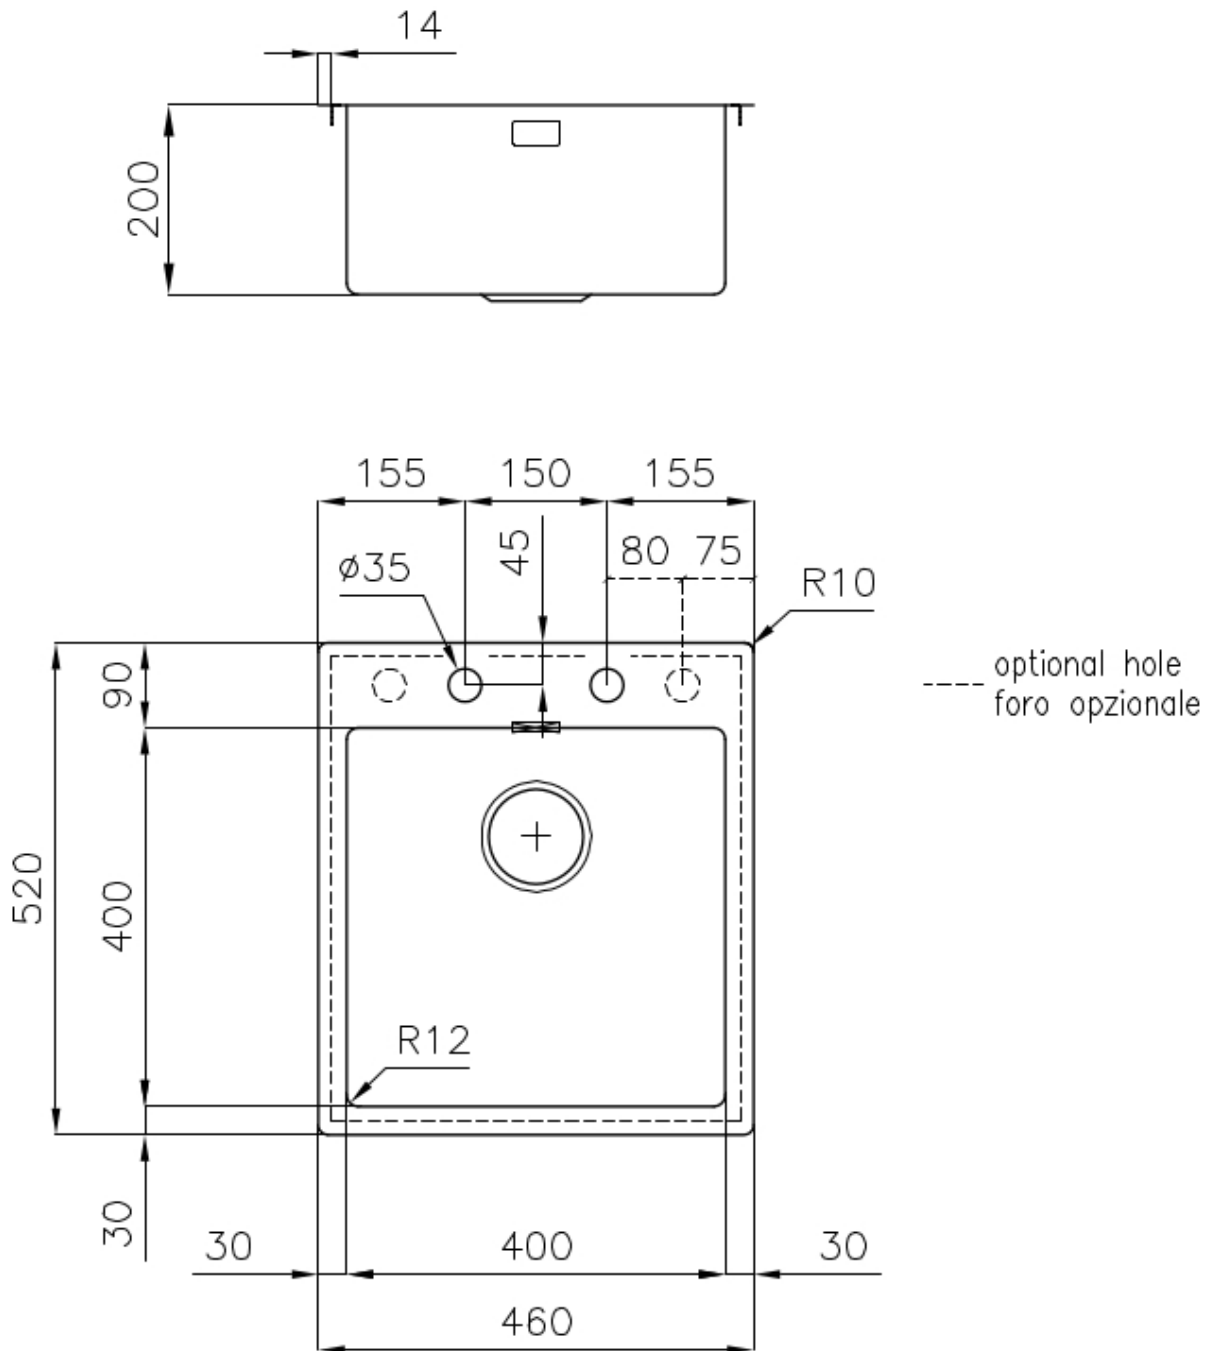

Space waste fitting

The elegant SPACE steel cap closes the drain and leaves no visible residues collected in the basket below. Space also has a small footprint and allows the optimal use of the under-sink compartment.

TECHNICAL DATA