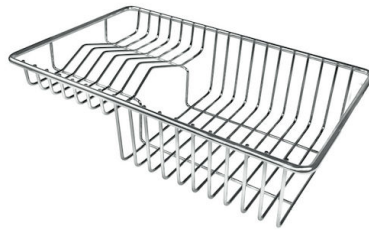

## Space waste fitting

The elegant SPACE steel cap closes the drain and leaves no visible residues collected in the basket below. Space also has a small footprint and allows the optimal use of the under-sink compartment.

## OPTIONAL ACCESSORIES

**HPDE Twin chopping board**  
8644 101

**Stainless steel plate rack**  
8100 303  
\* only in combination with the accessory  
8644 101

**Glass chopping board**  
8631 300

**Graters kit with ring-holder and  
food collection tray**  
8159 101  
\* only in combination with the accessory  
8644 101