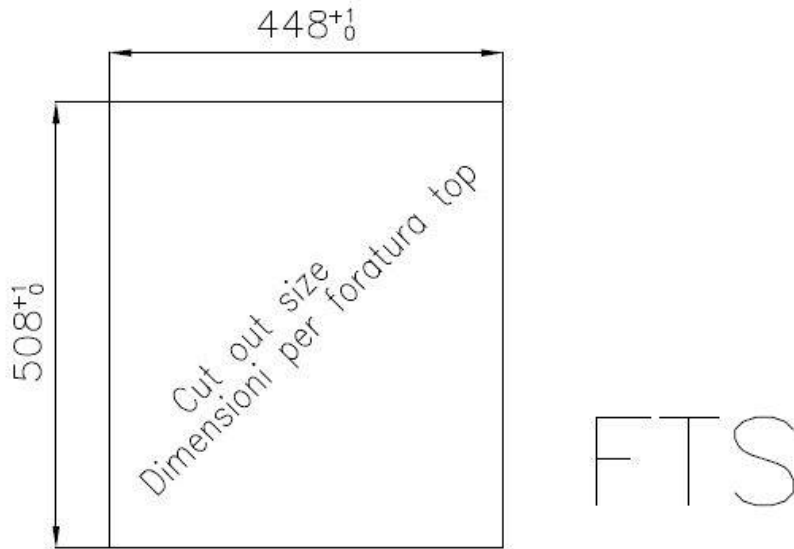

Lavello / Sink cod. 3363 050