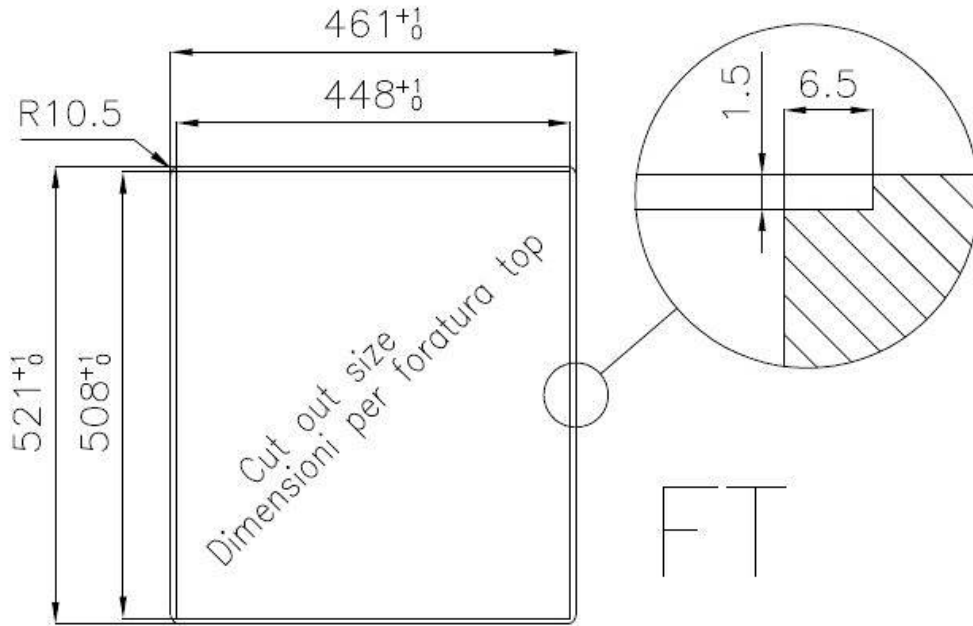

Lavello / Sink cod. 3363 050